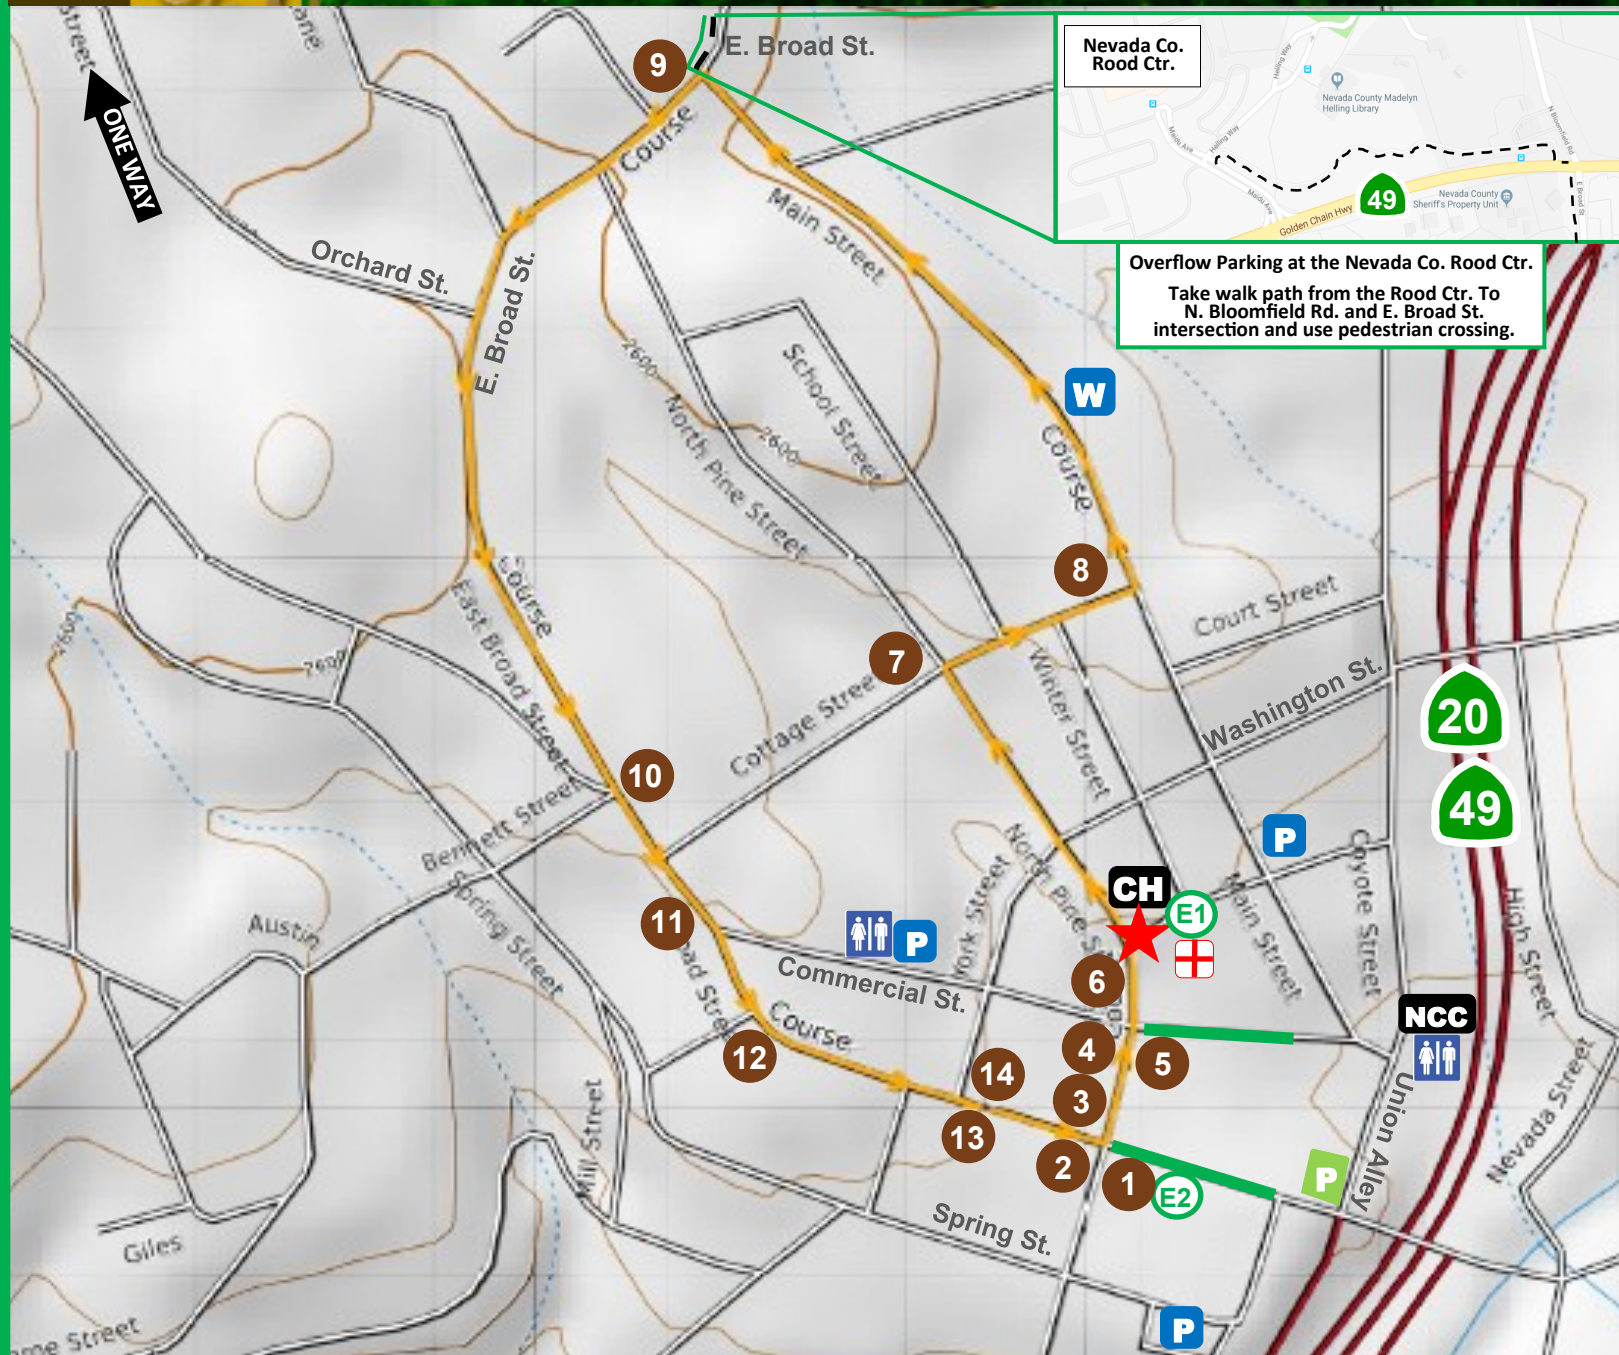

HISTORIC *Nevada City* CHAMBER OF COMMERCE
CALIFORNIA

Overflow Parking at the Nevada Co. Rood Ctr.
Take walk path from the Rood Ctr. To N. Bloomfield Rd. and E. Broad St. intersection and use pedestrian crossing.

★ E1 REGISTRATION

→ COURSE

E2 VOLUNTEER CHECK-IN/ COMMUNICATIONS/ EXPO AREA

CH COURT HOUSE

LEGEND

P CALANAN PARK

P PARKING

RESTROOM