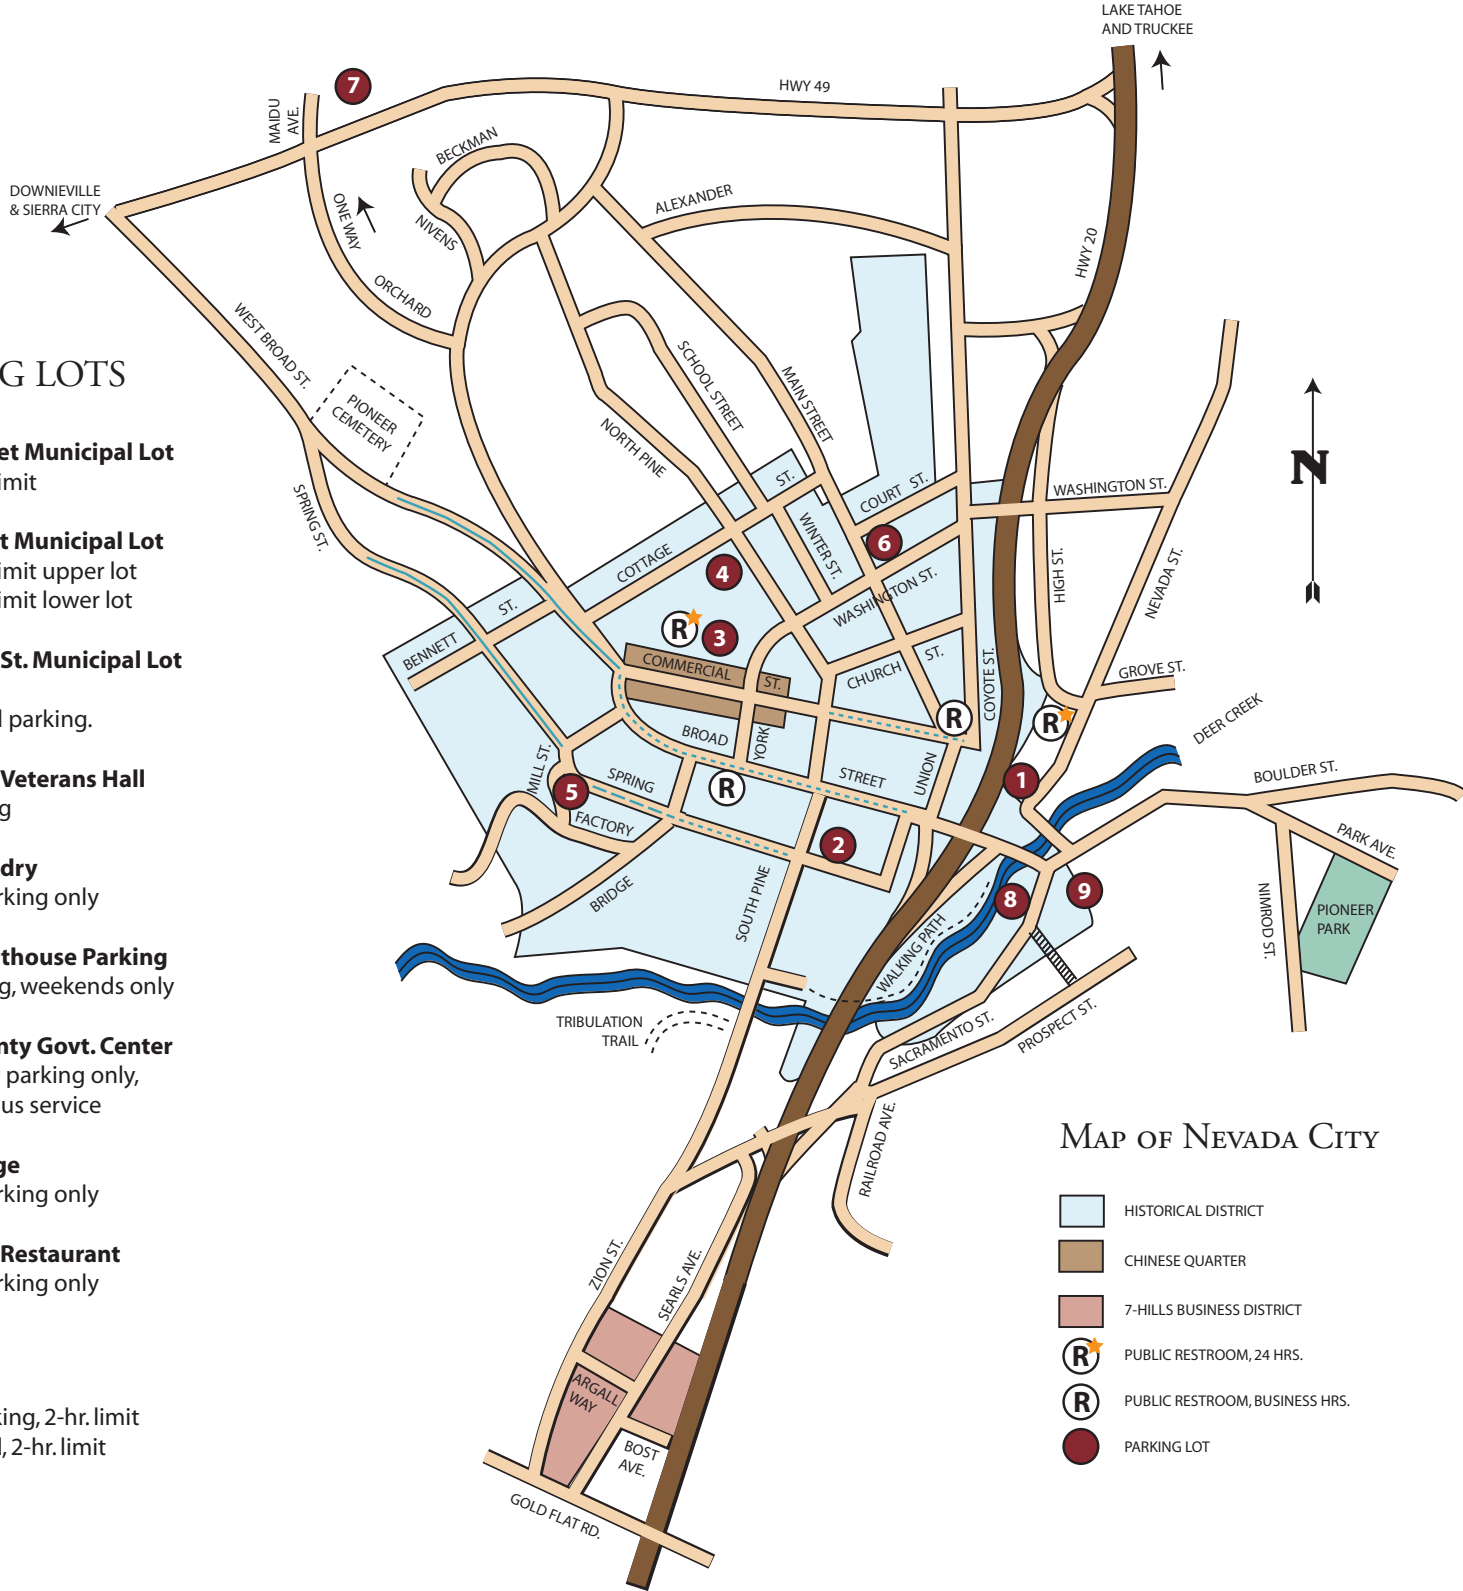

## PARKING LOTS

- 1. Nevada Street Municipal Lot**  
4-hour time limit
- 2. Spring Street Municipal Lot**  
2-hour time limit upper lot  
4-hour time limit lower lot
- 3. Commercial St. Municipal Lot**  
4-hour time limit  
metered parking.
- 4. Nevada City Veterans Hall**  
Public parking
- 5. Miners Foundry**  
Customer parking only
- 6. County Courthouse Parking**  
Public parking, weekends only
- 7. Nevada County Govt. Center**  
Special event parking only,  
with shuttlebus service
- 8. Miners Village**  
Customer parking only
- 9. Stonehouse Restaurant**  
Customer parking only

## KEY

- Metered parking, 2-hr. limit
- Non-metered, 2-hr. limit
- No time limit

MAP OF NEVADA CITY

- HISTORICAL DISTRICT
- CHINESE QUARTER
- 7-HILLS BUSINESS DISTRICT
- R PUBLIC RESTROOM, 24 HRS.
- R PUBLIC RESTROOM, BUSINESS HRS.
- PARKING LOT